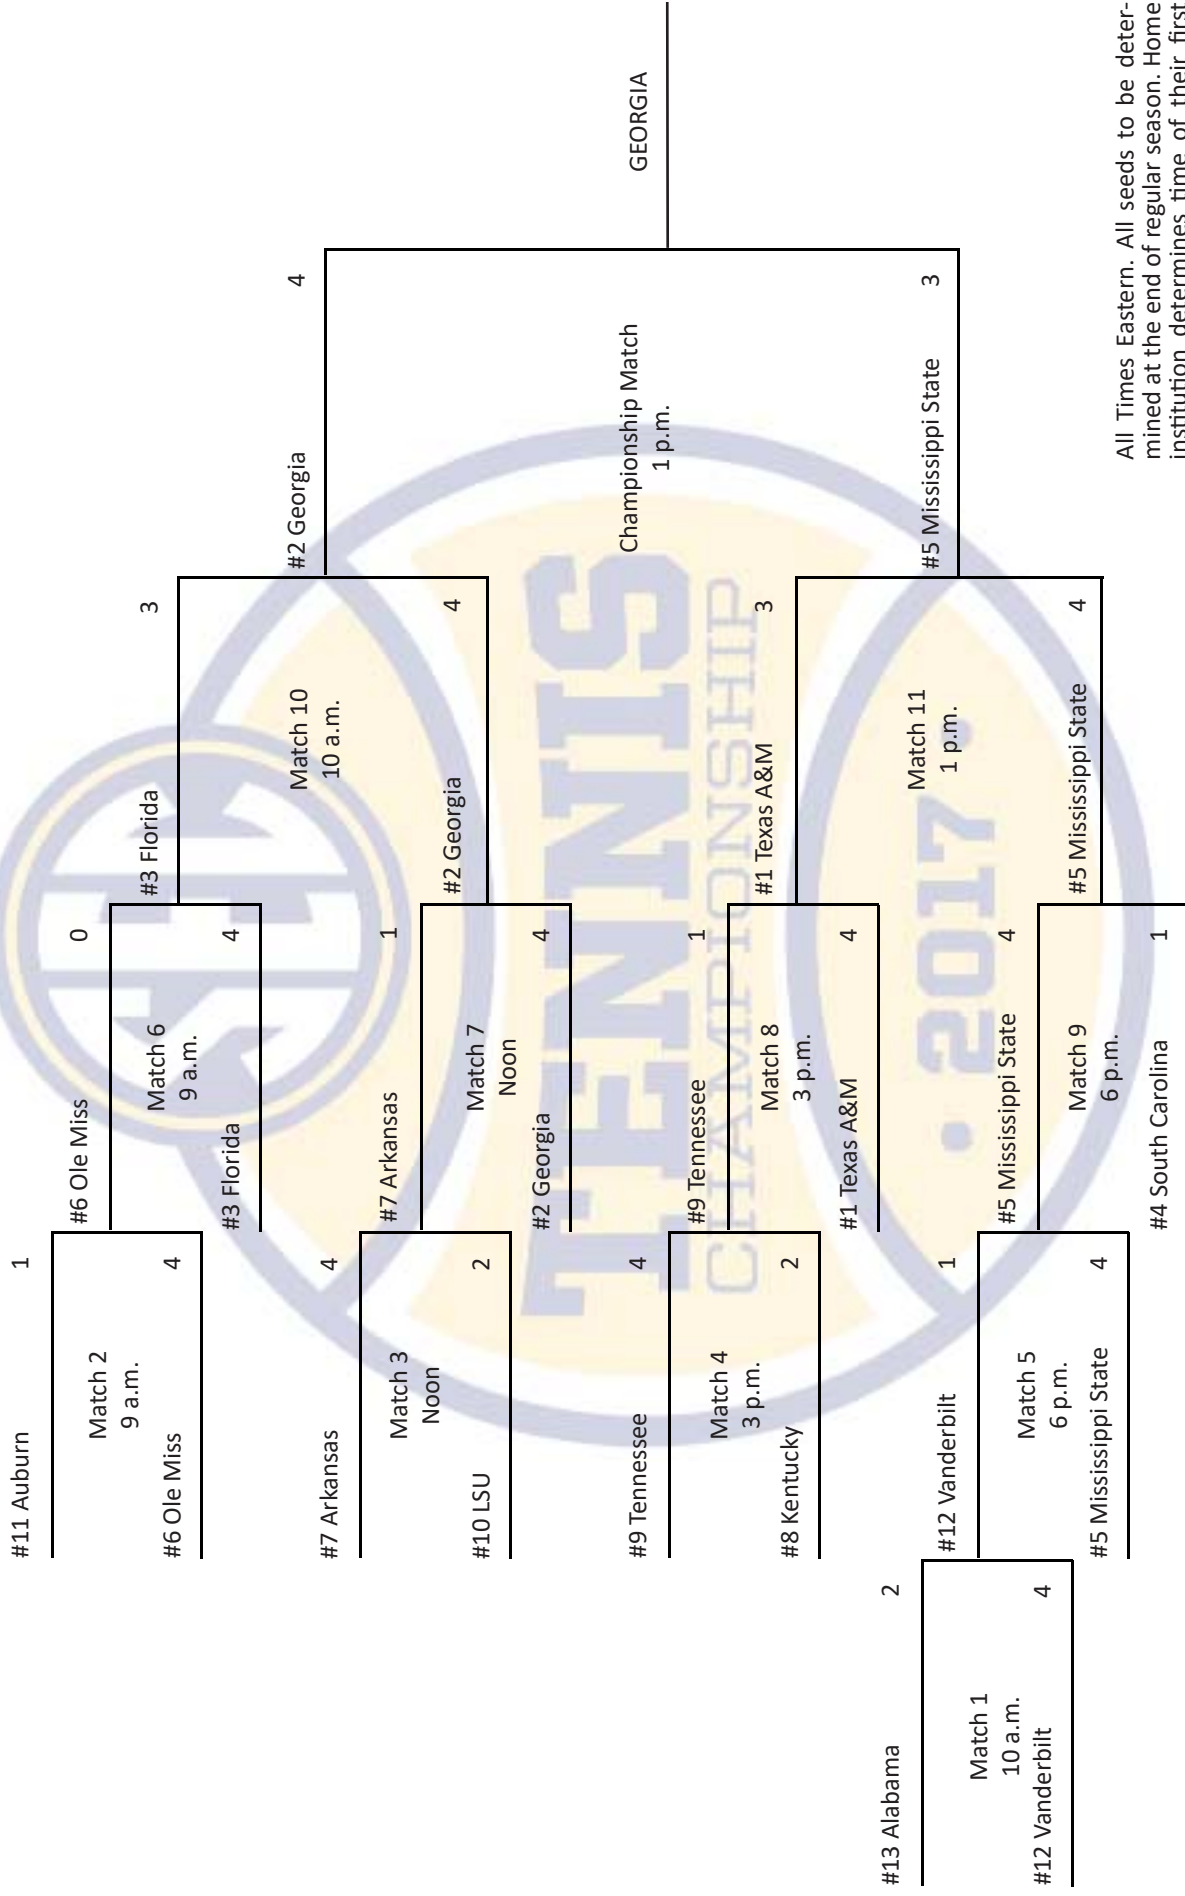

Wed., April 26

Thurs., April 27

Fri., April 28

Sat., April 29

Sun., April 30

All Times Eastern. All seeds to be determined at the end of regular season. Home institution determines time of their first match.